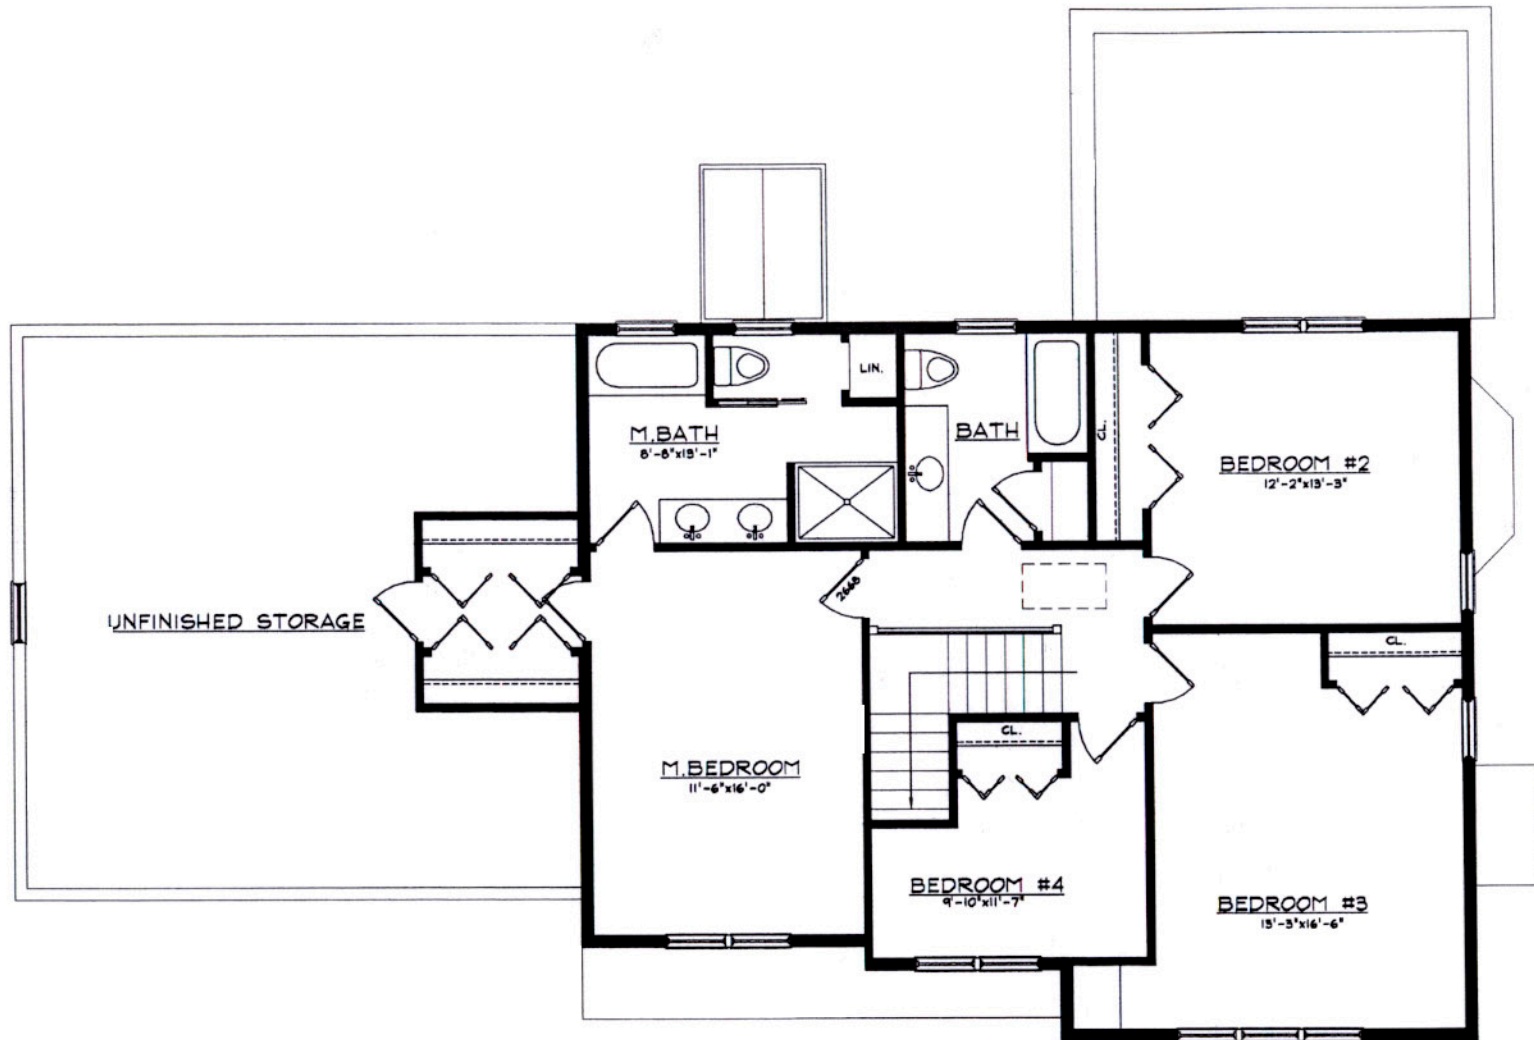

"The Stanley"

2,238 square feet

Lot size: 35,729

FIRST FLOOR PLAN #1834 "B"

SECOND FLOOR PLAN #1834 "B"