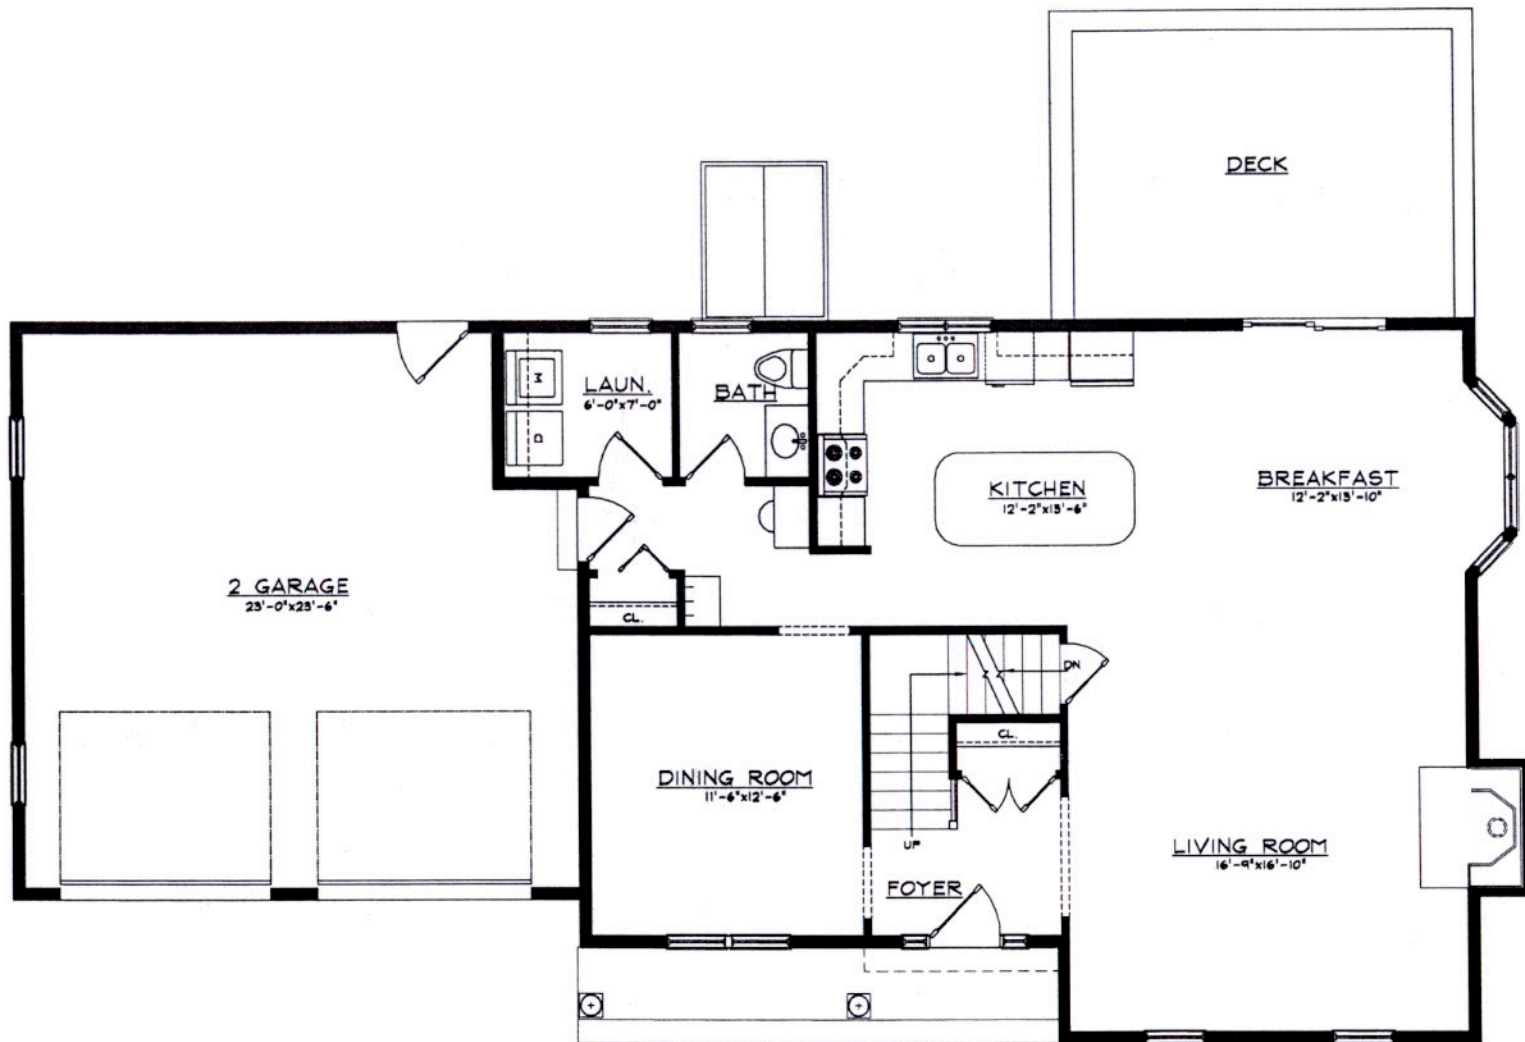

"The Stanley"

2,238 square feet

Lot size: 35,729

FIRST FLOOR PLAN #1834 "B"

SECOND FLOOR PLAN #1834 "B"